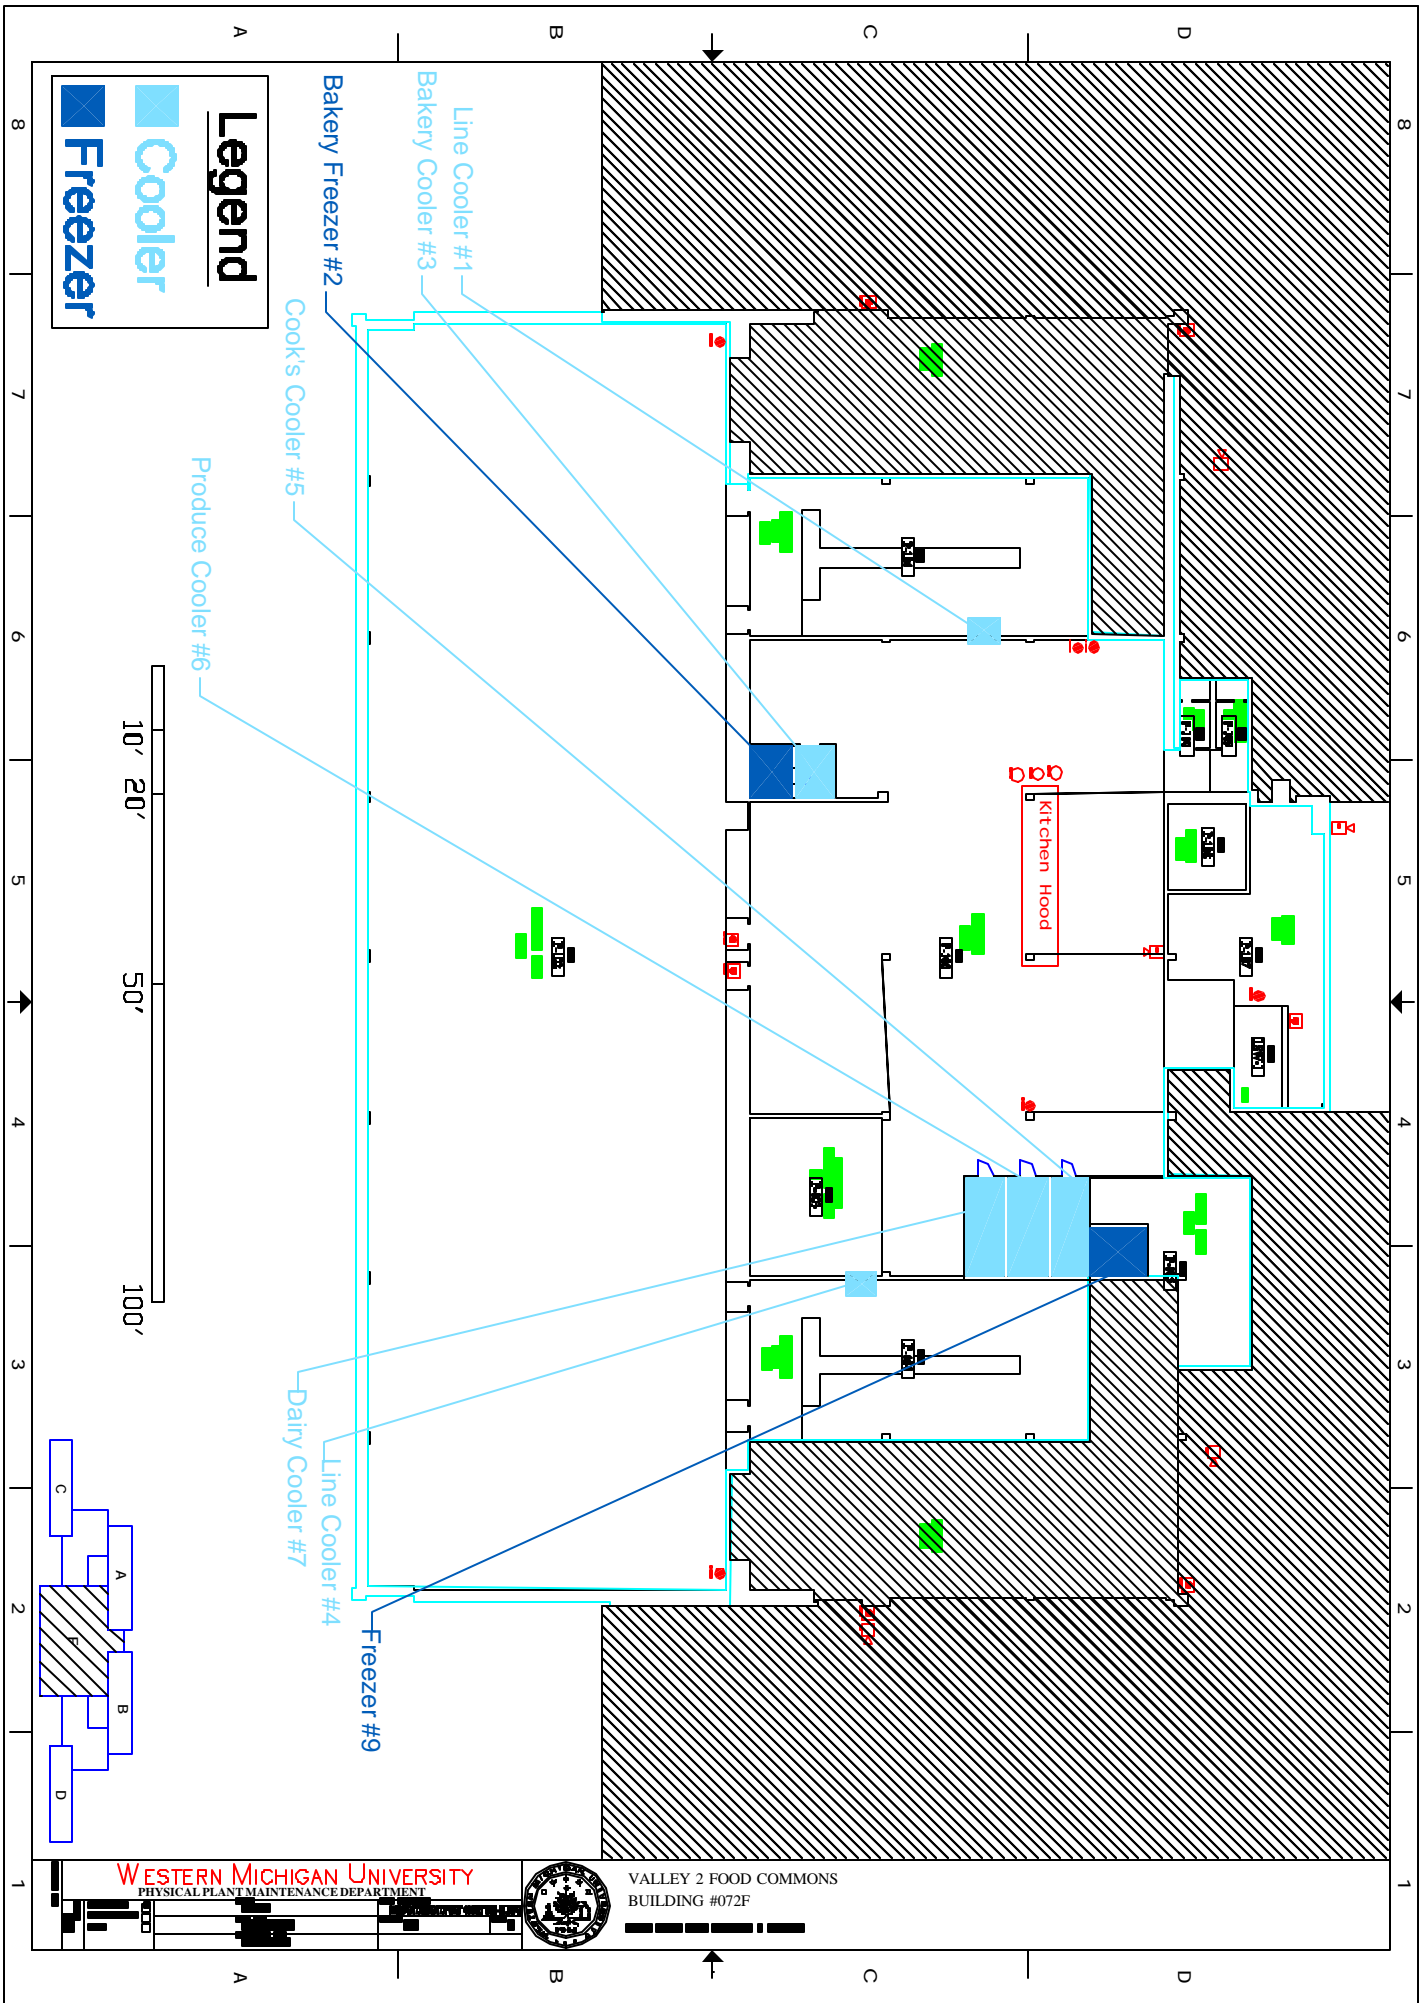

BERNHARD STUDENT CENTER & FOOD COURT
 BUILDING #059

Legend

- Cooler
- Freezer

WESTERN MICHIGAN UNIVERSITY
 PHYSICAL PLANT MAINTENANCE DEPARTMENT

VALLEY 3 FOOD COMMONS
 BUILDING #071F

Legend

■ Cooler

■ Freezer