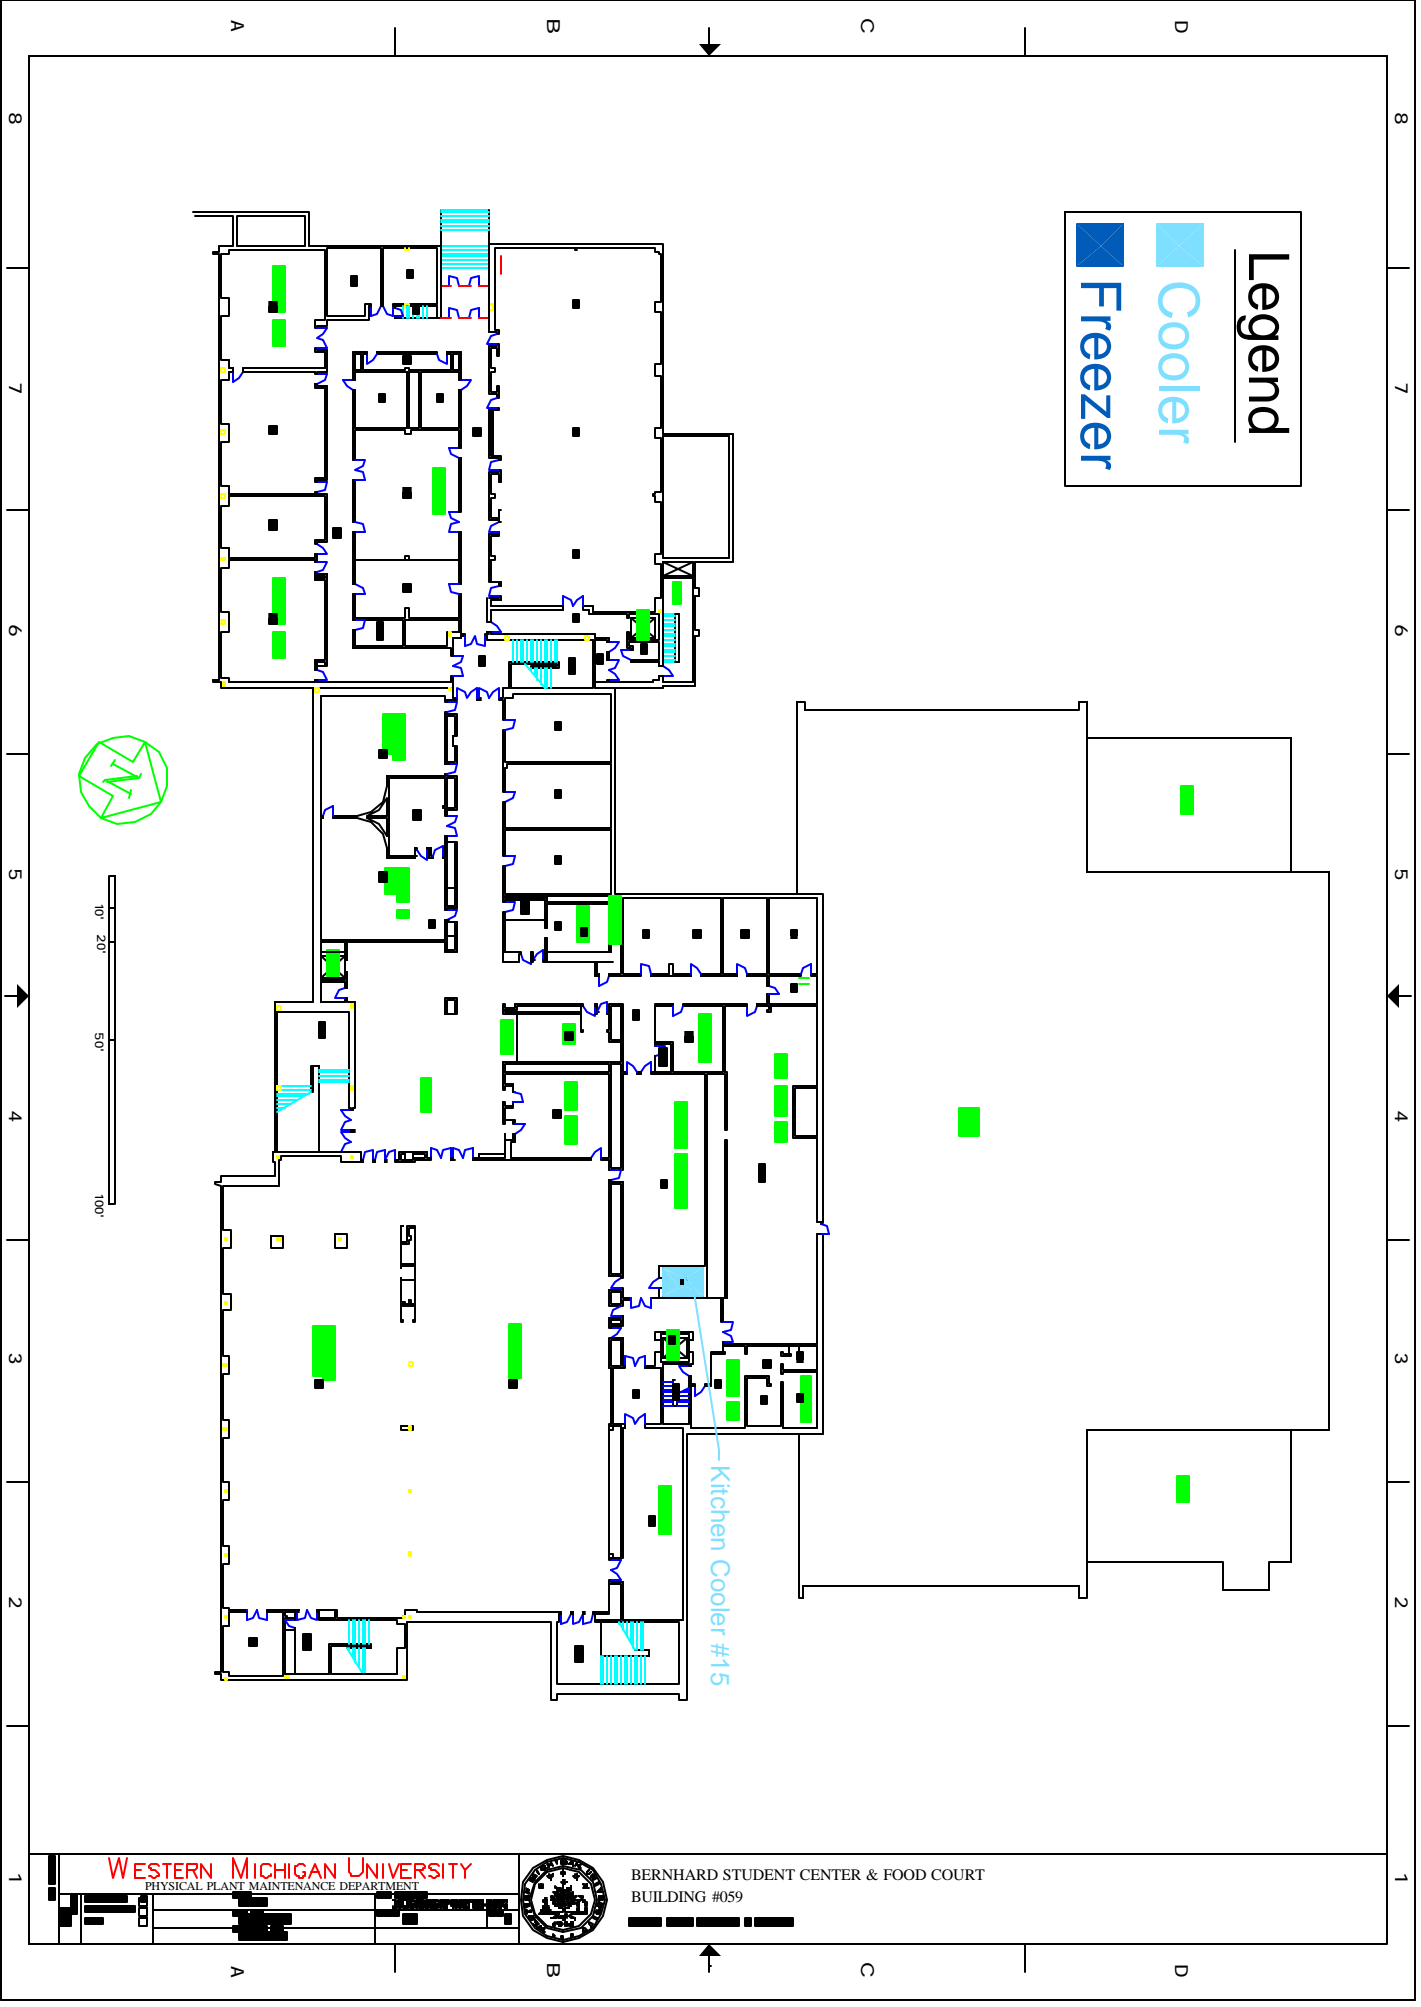

Freezer #7

Catering Freezer #14

Legend

- Cooler
- Freezer

MAIN ENTRANCE
↑

Legend

-  Cooler
-  Freezer

WESTERN MICHIGAN UNIVERSITY
 PHYSICAL PLANT MAINTENANCE DEPARTMENT