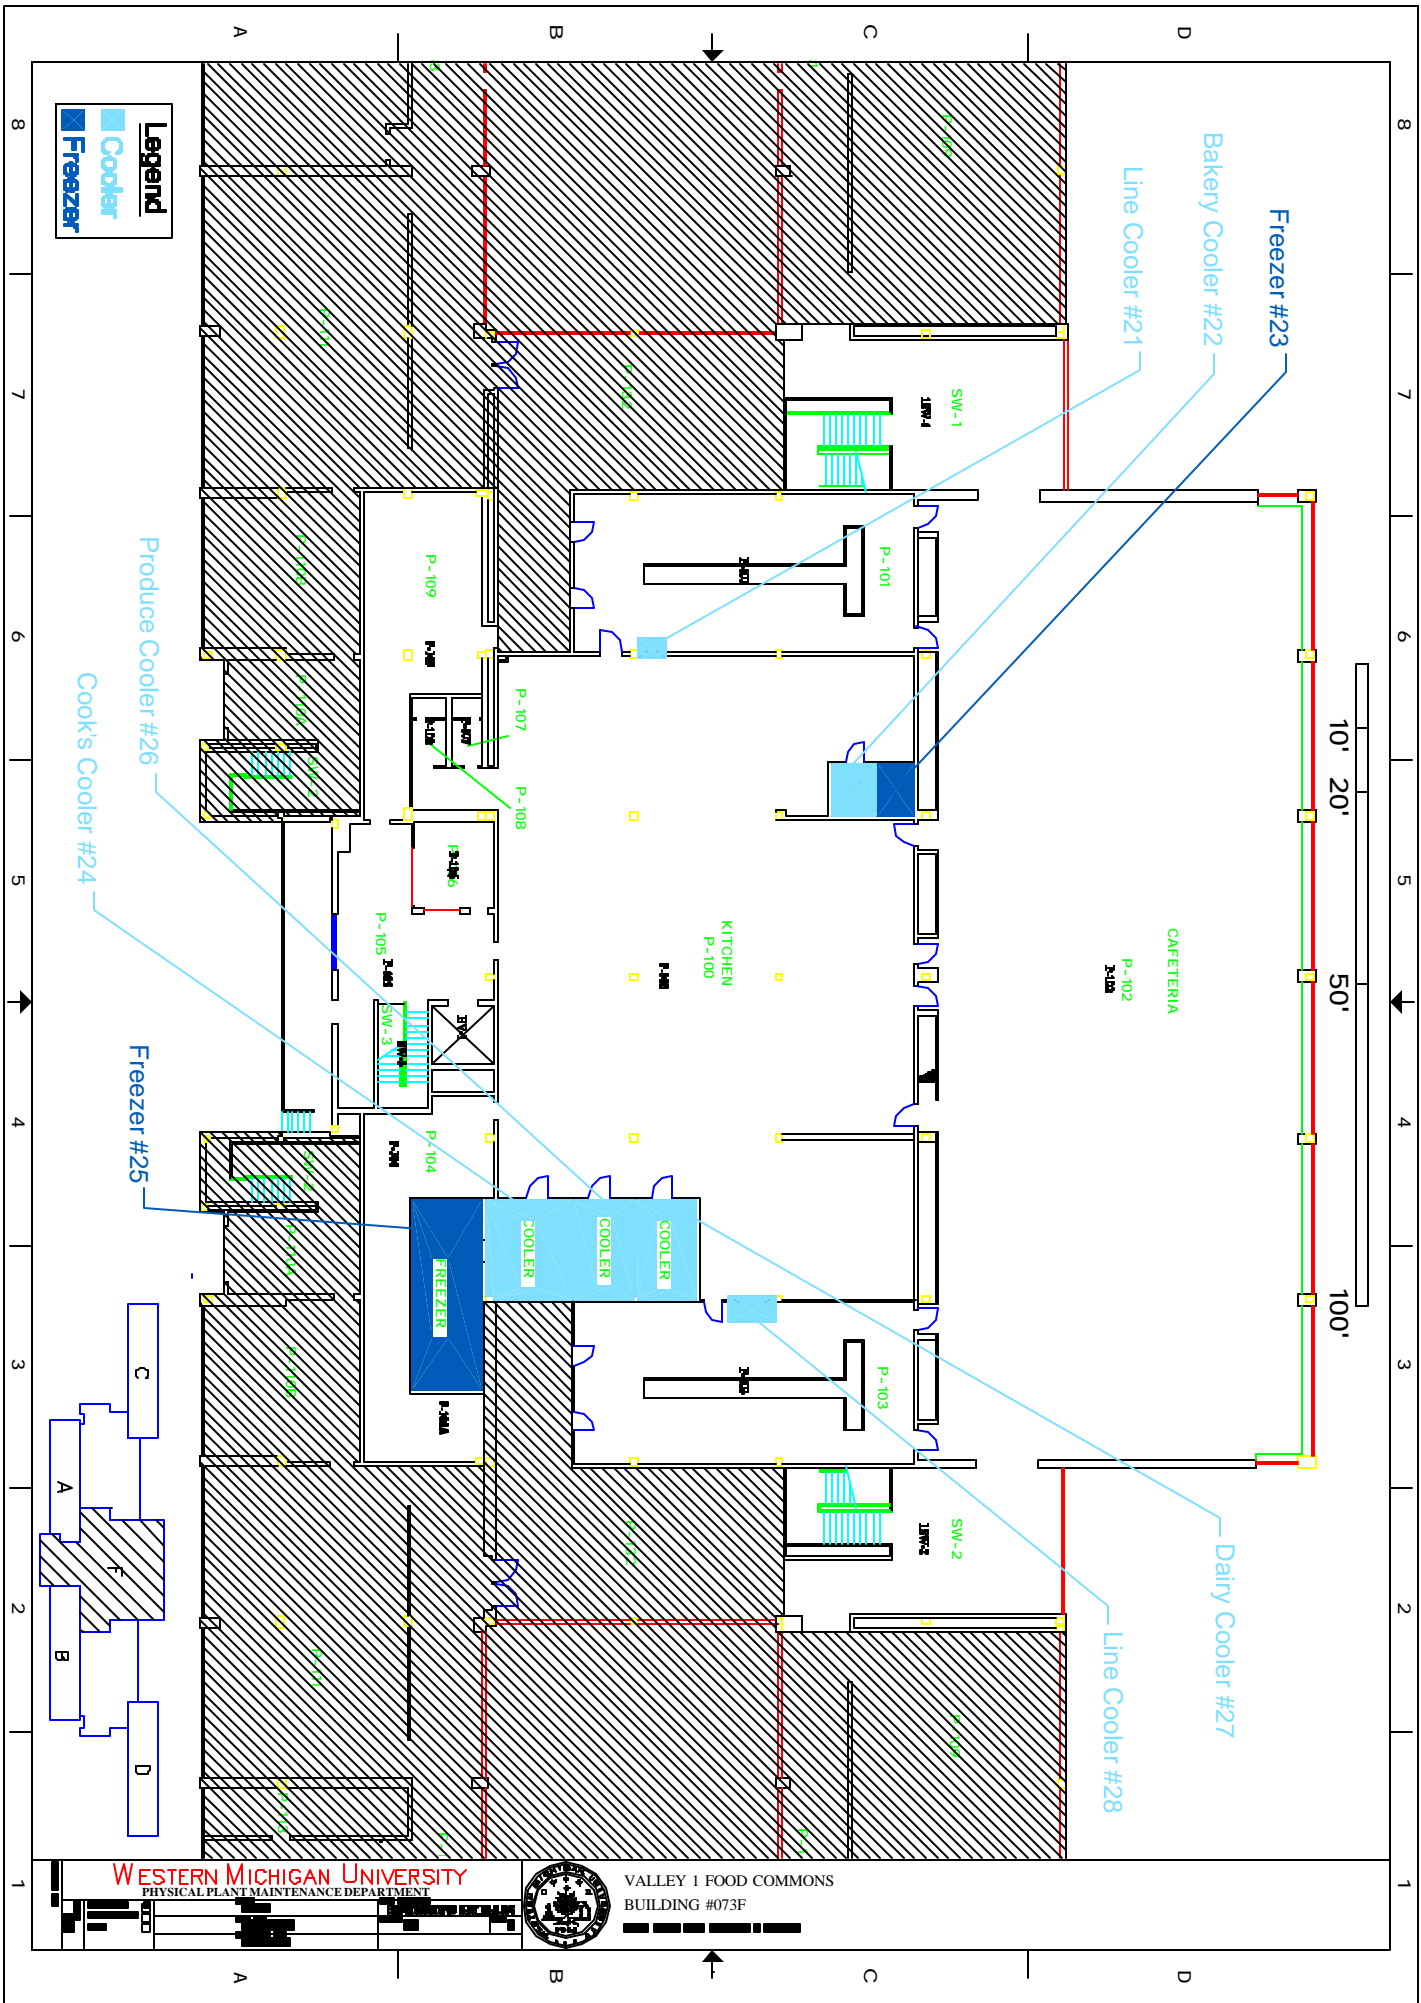

Legend

- Cooler
- Freezer

WESTERN MICHIGAN UNIVERSITY
PHYSICAL PLANT MAINTENANCE DEPARTMENT

VALLEY 1 FOOD COMMONS
BUILDING #073F