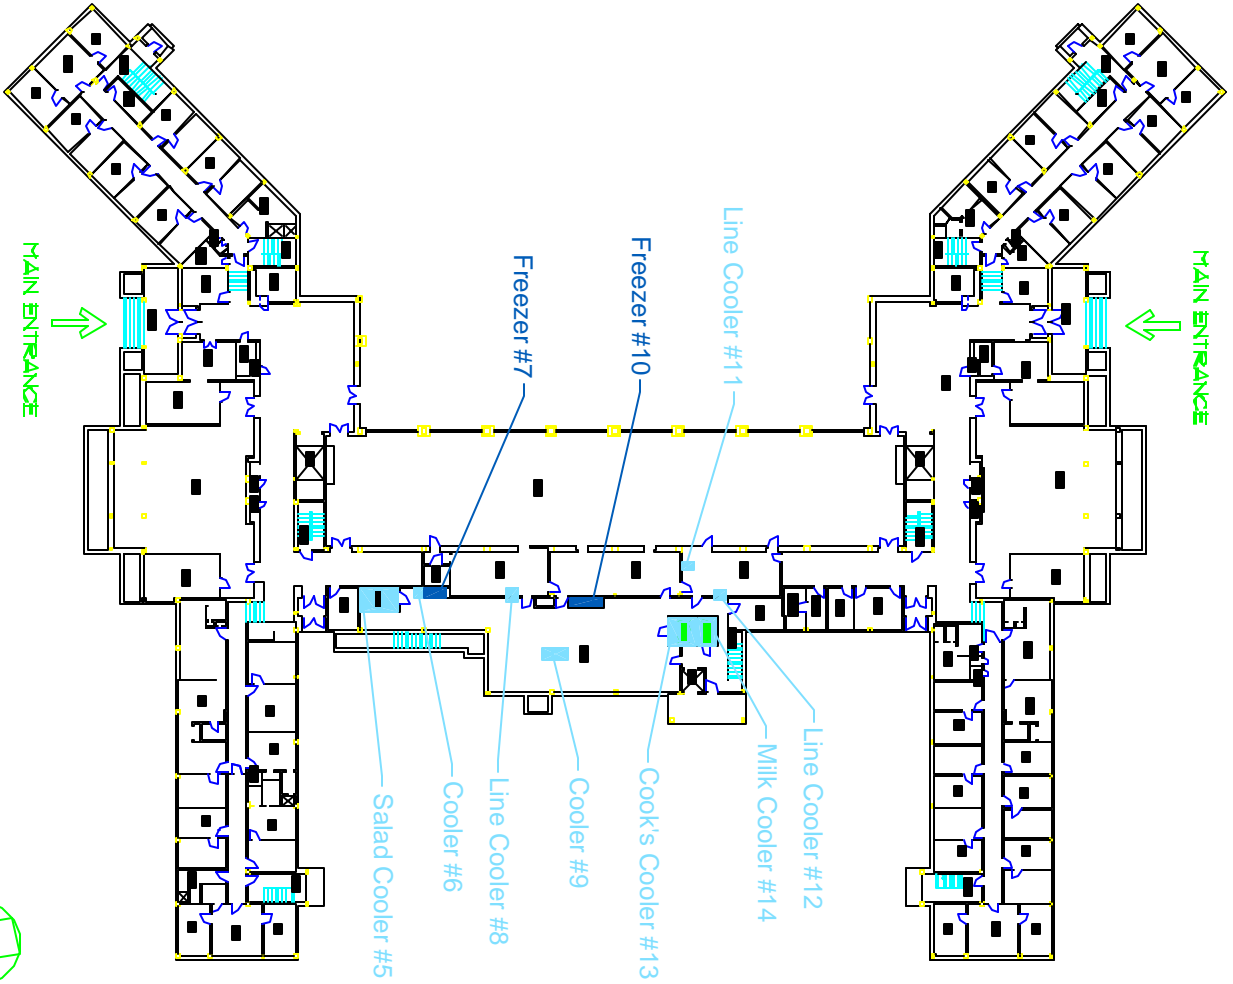

Legend

- Cooler
- Freezer