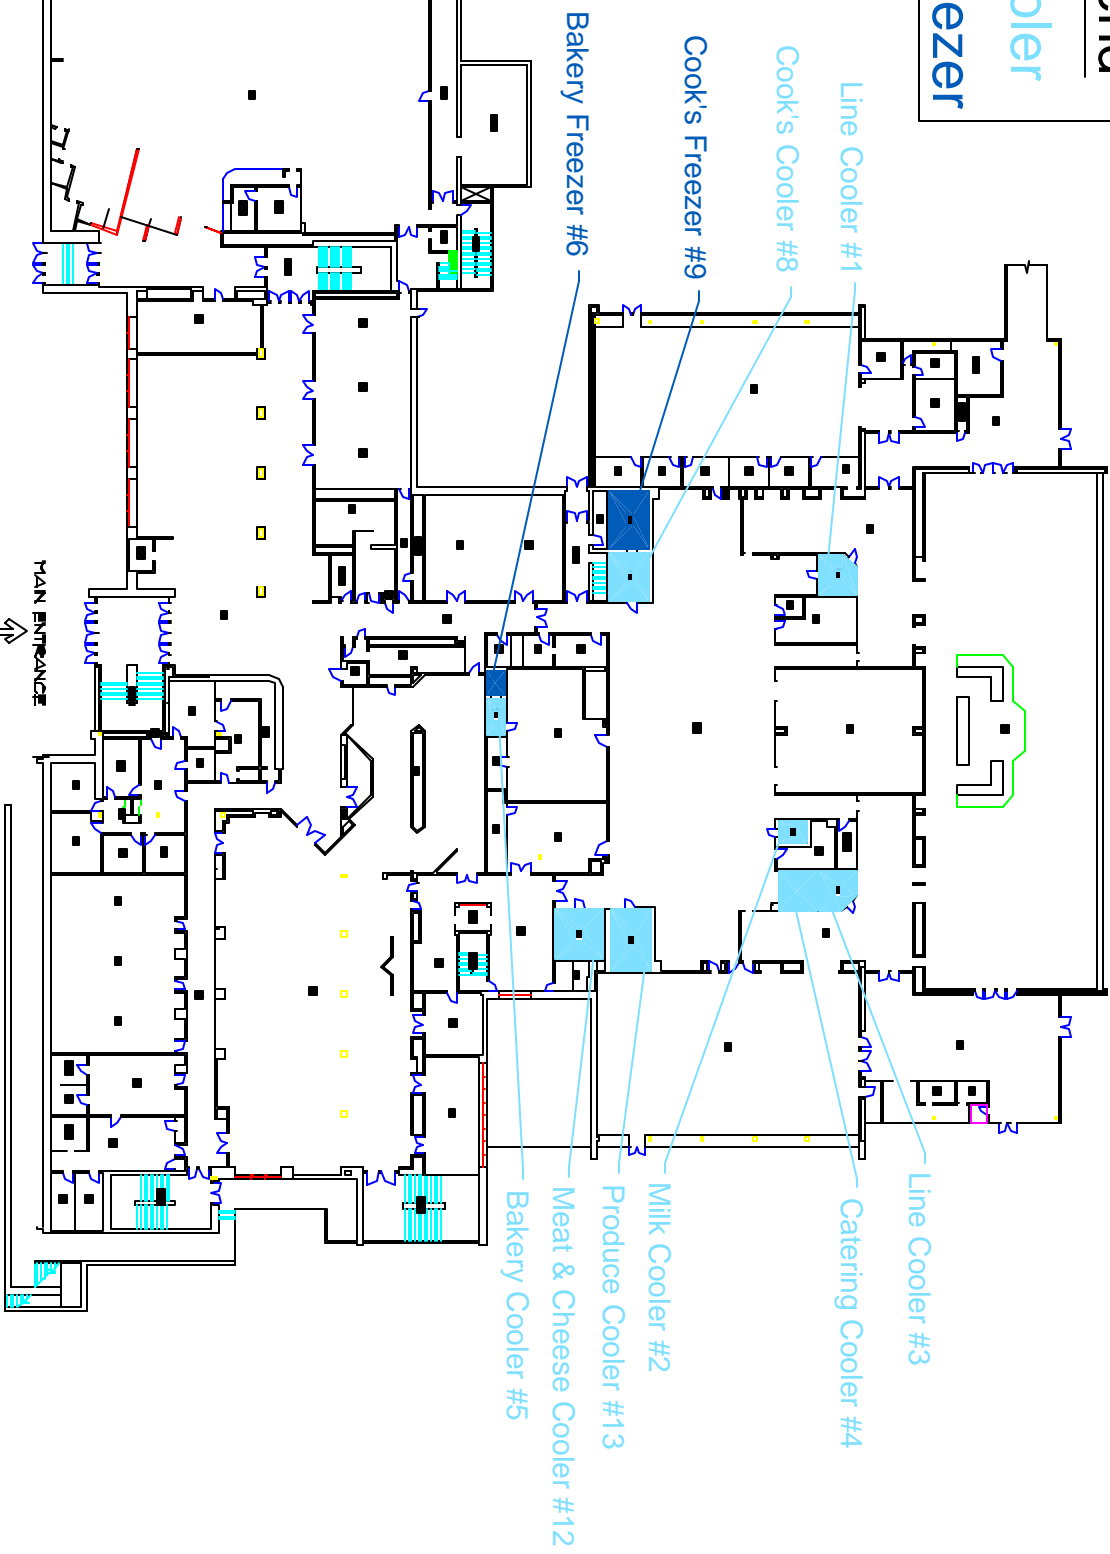

Legend

- Cooler
- Freezer

Storeroom Freezer #11

Legend

Cooler

Freezer

Small Freezer #10

Large Freezer #11

Freezer #7

Catering Freezer #14

Legend

- Cooler
- Freezer

MAIN ENTRANCE
↑

Legend

-  Cooler
-  Freezer

WESTERN MICHIGAN UNIVERSITY
 PHYSICAL PLANT MAINTENANCE DEPARTMENT