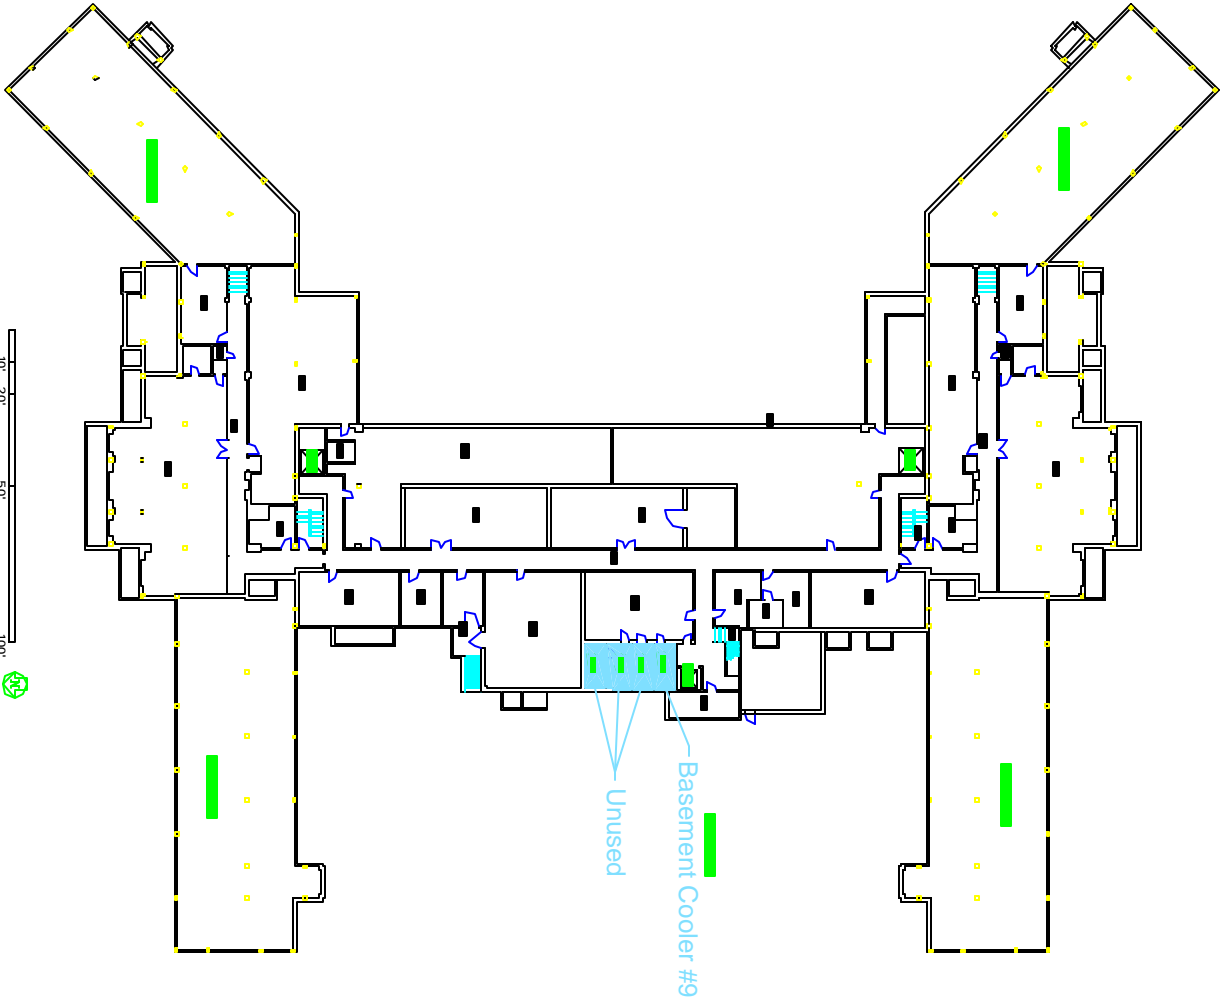

Legend

-  Cooler
-  Freezer

WESTERN MICHIGAN UNIVERSITY
 PHYSICAL PLANT MAINTENANCE DEPARTMENT

BURNHAM HALL
 BUILDING #028

Legend

-  Cooler
-  Freezer

WESTERN MICHIGAN UNIVERSITY
 PHYSICAL PLANT MAINTENANCE SERVICES