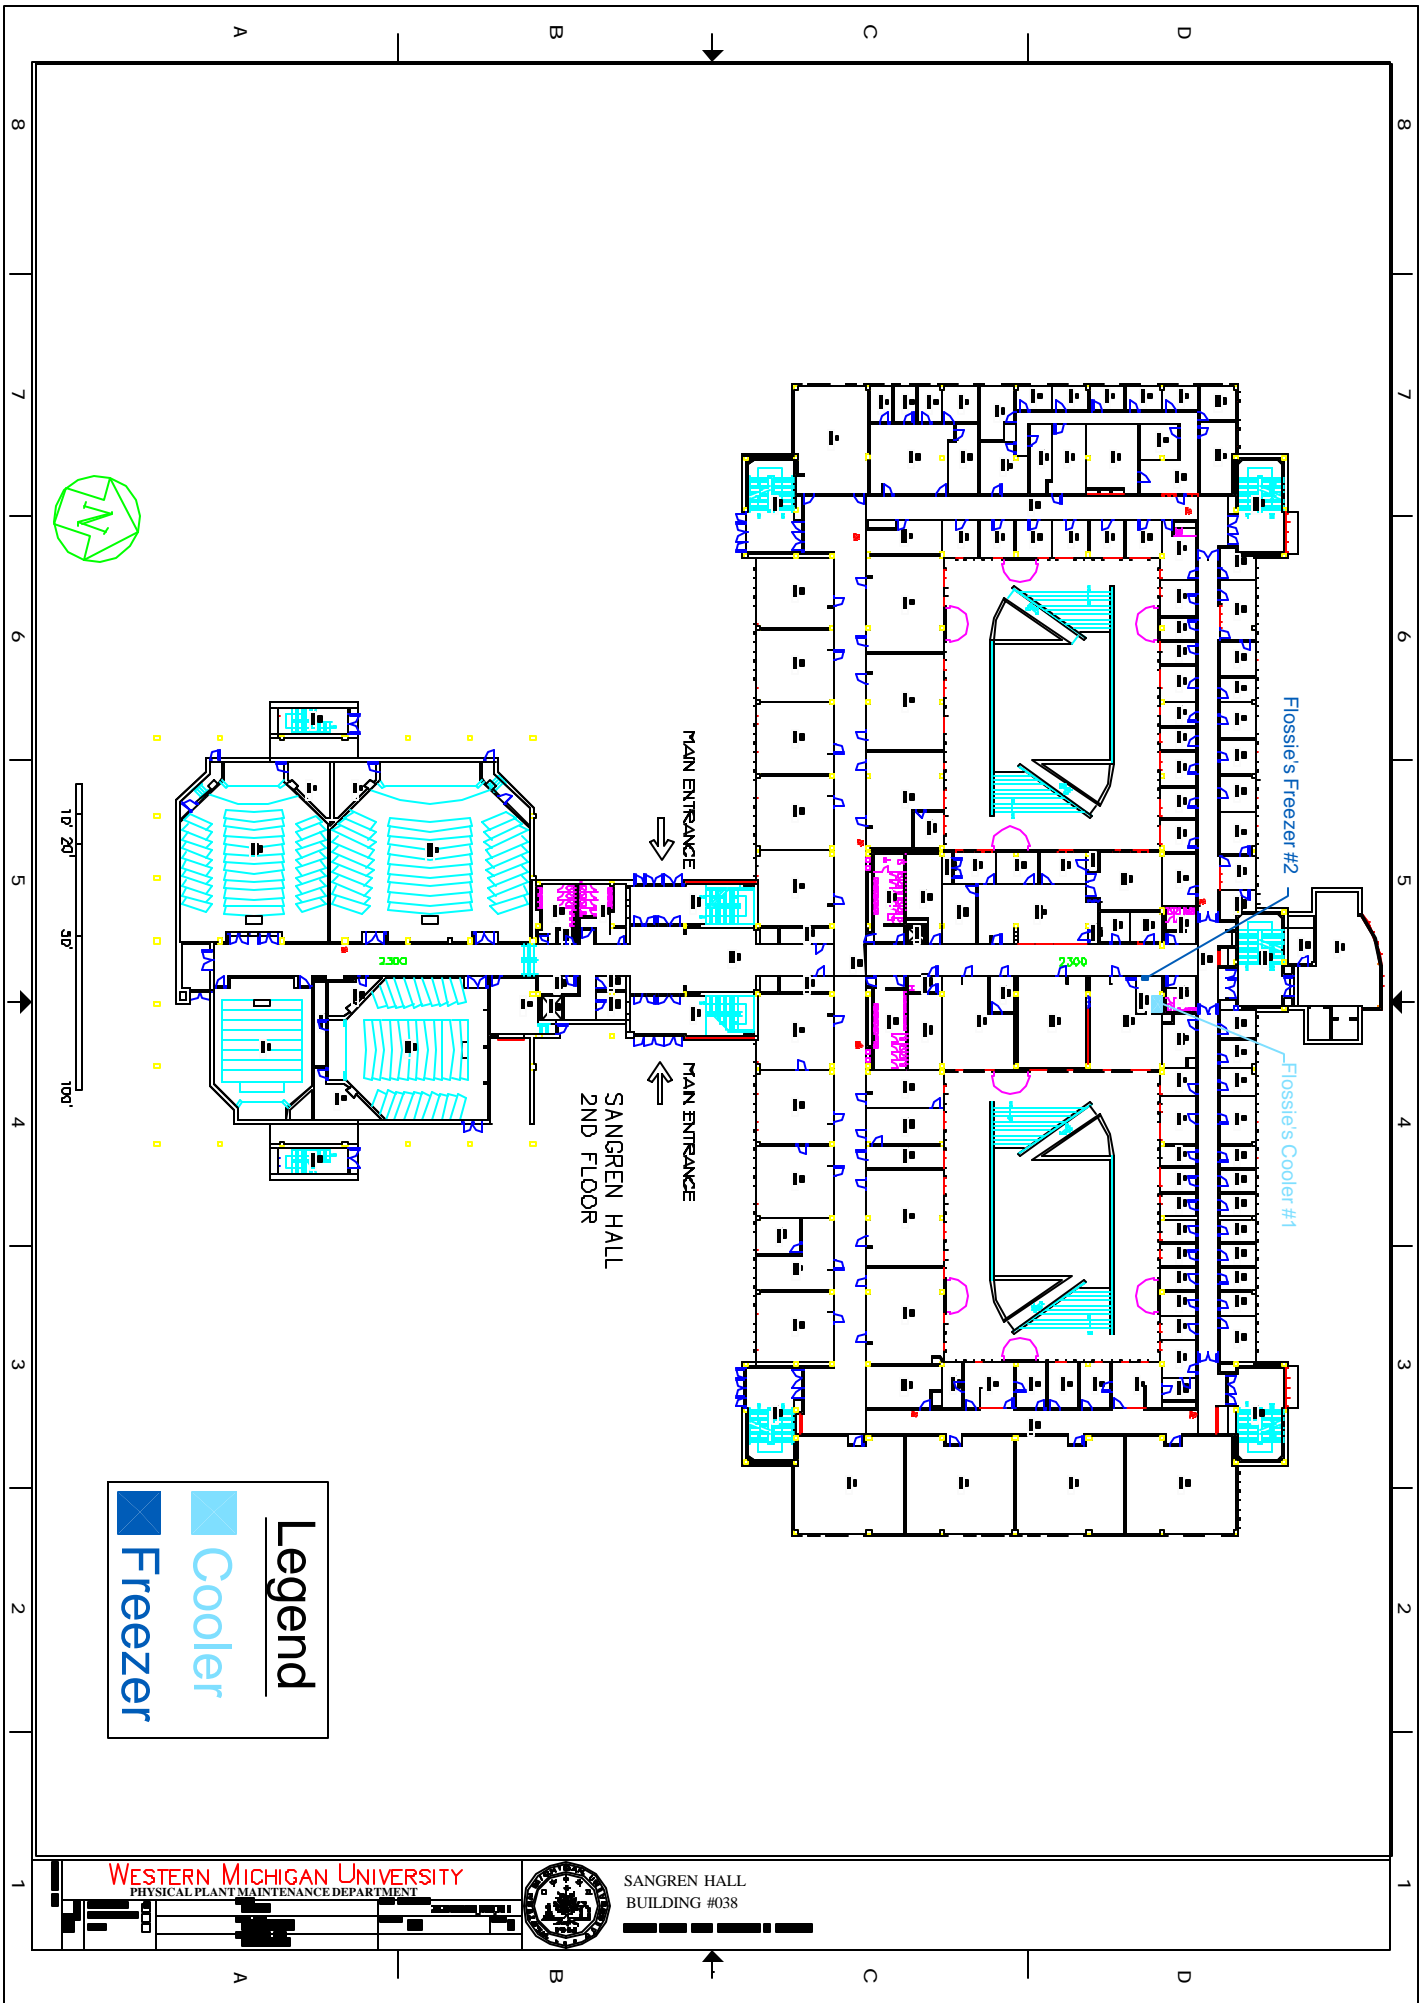

Legend

- Cooler
- Freezer

WESTERN MICHIGAN UNIVERSITY
PHYSICAL PLANT MAINTENANCE DEPARTMENT

SANGREN HALL
BUILDING #038