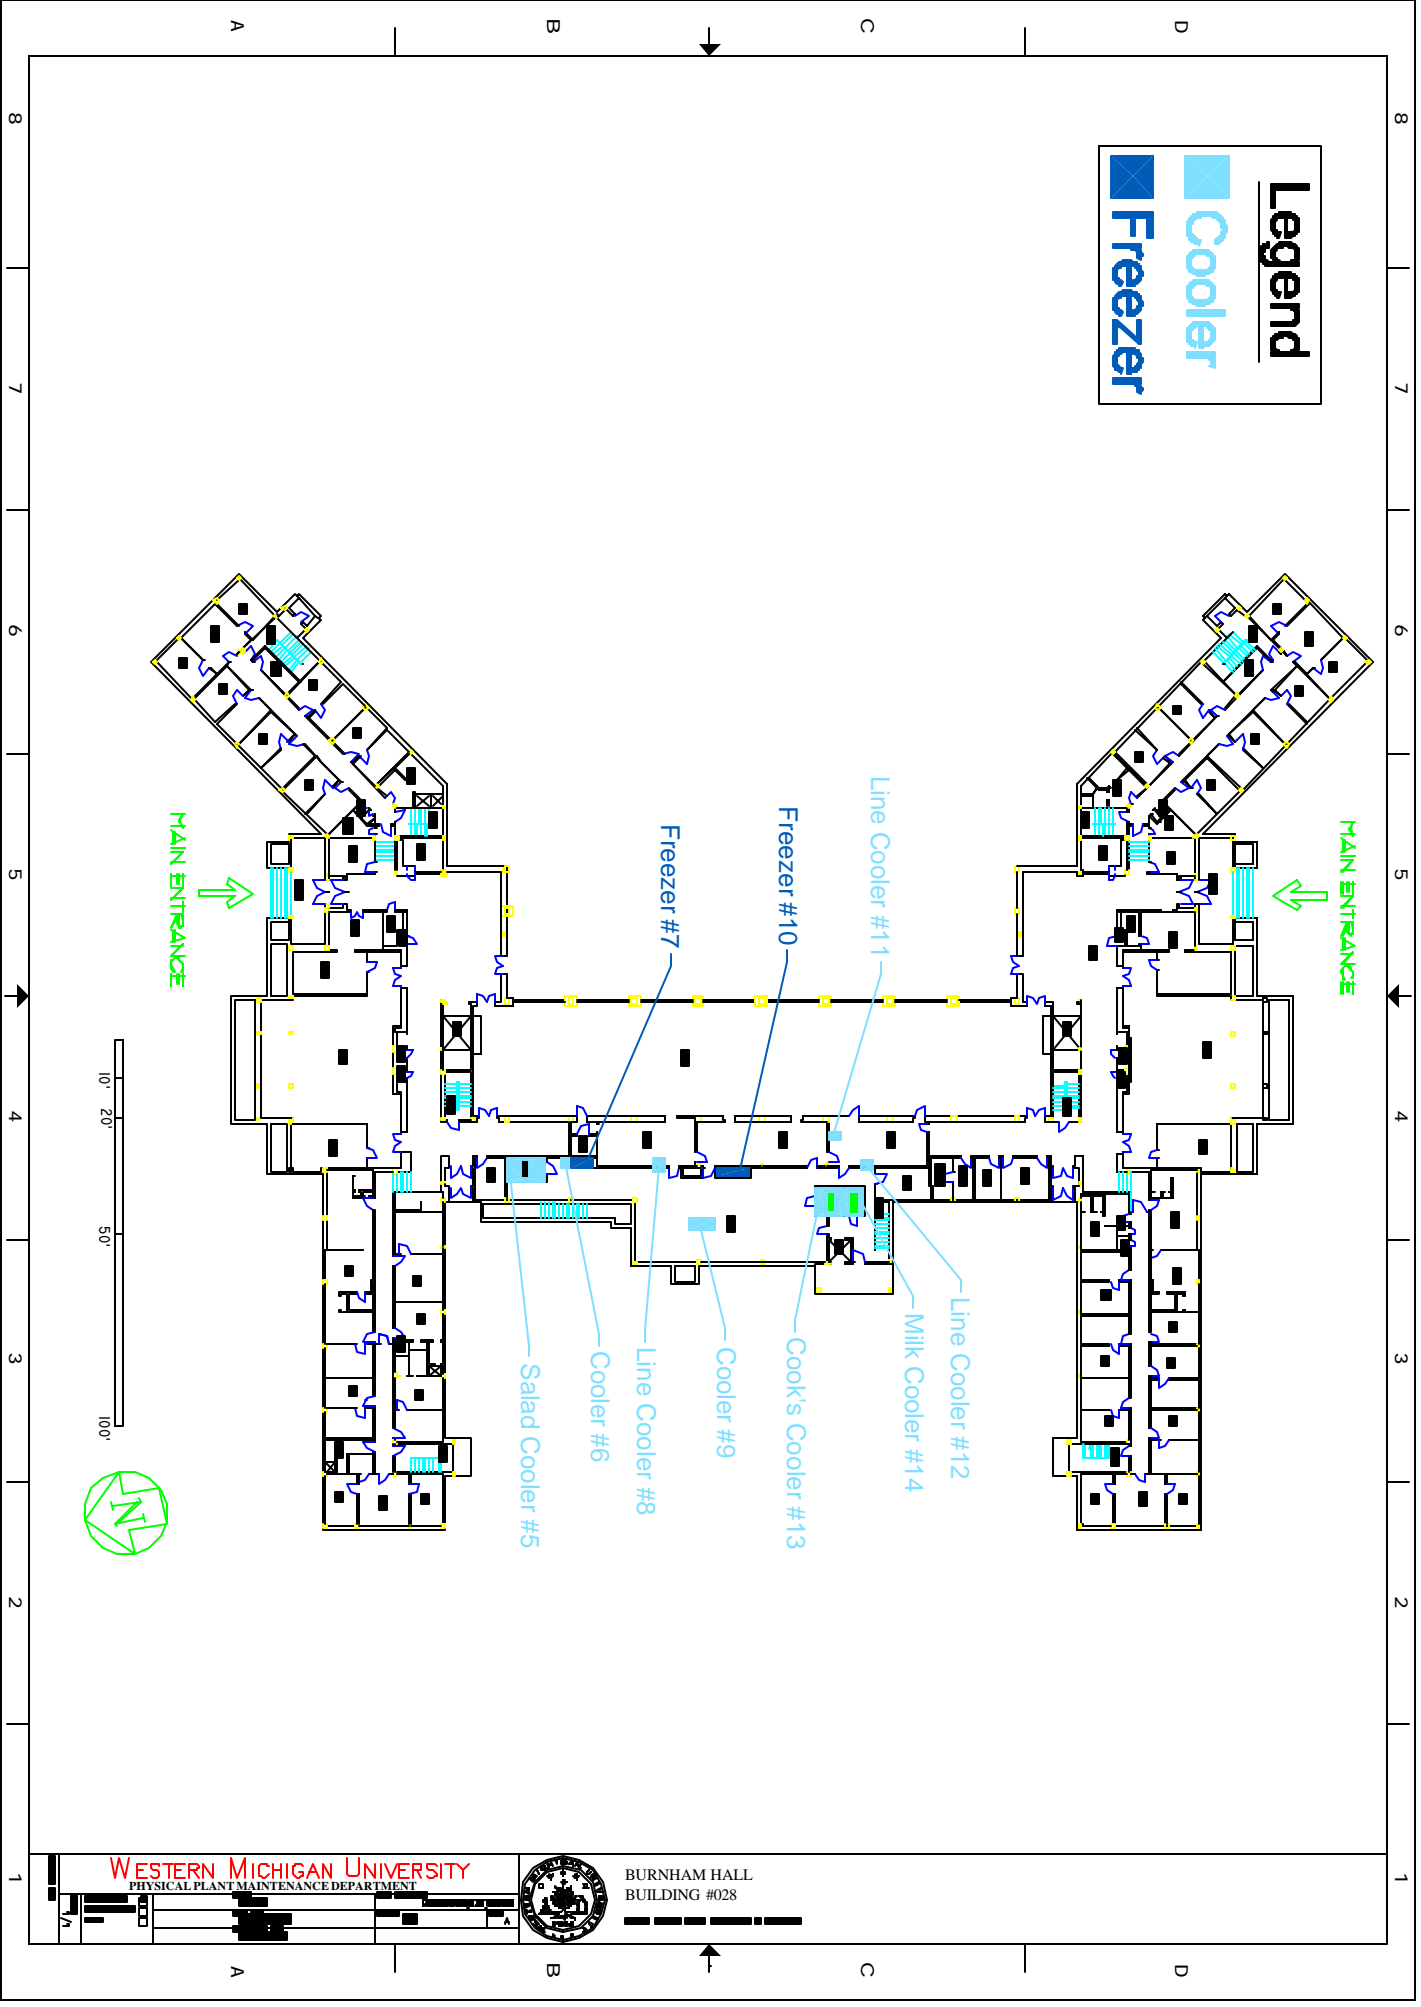

WESTERN MICHIGAN UNIVERSITY
PHYSICAL PLANT MAINTENANCE DEPARTMENT

BURNHAM HALL
BUILDING #028