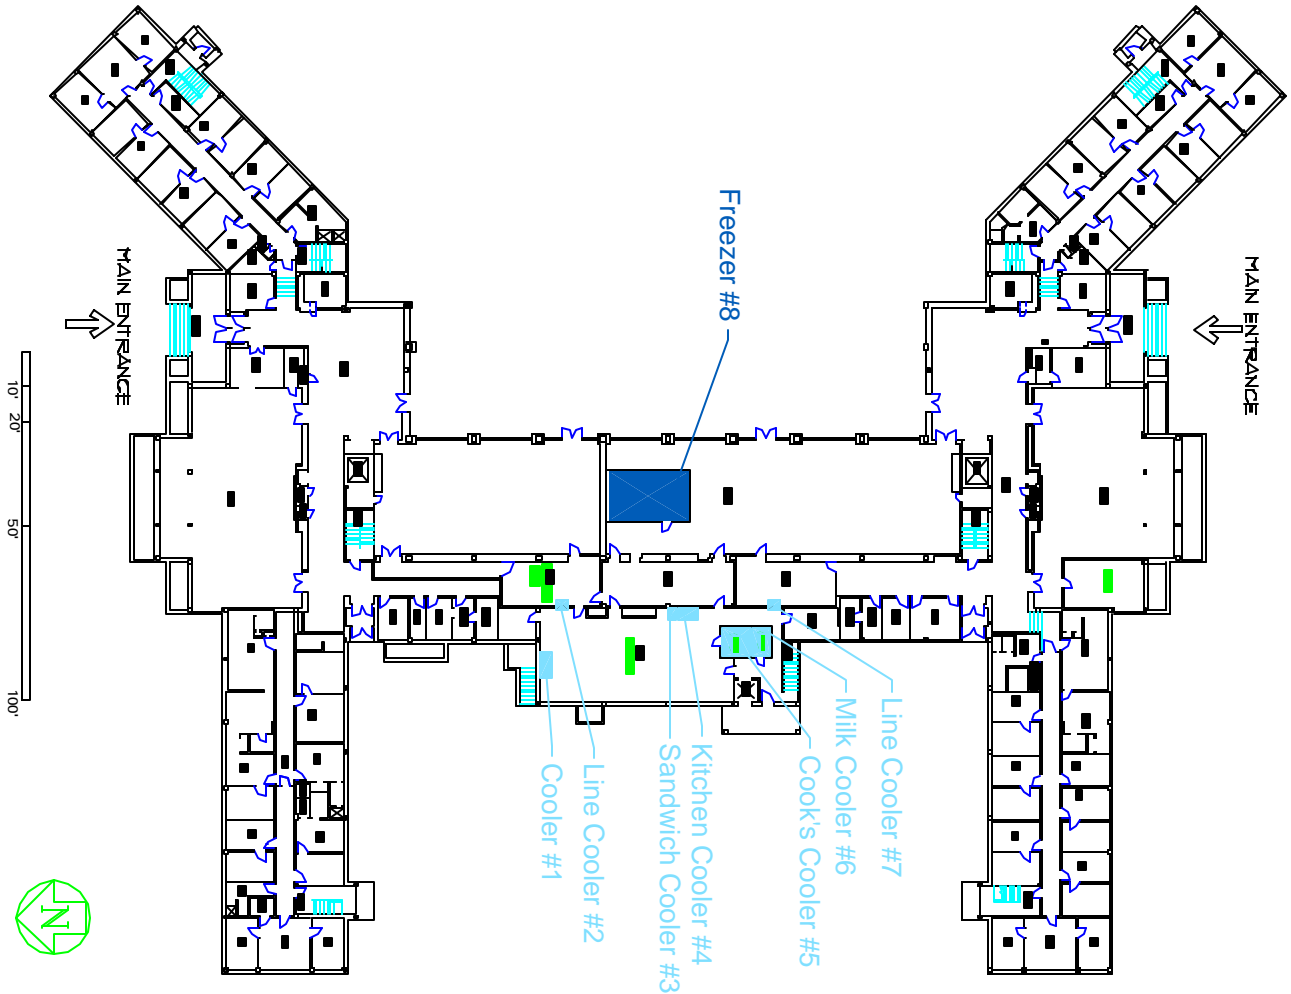

Legend

Cooler

Freezer