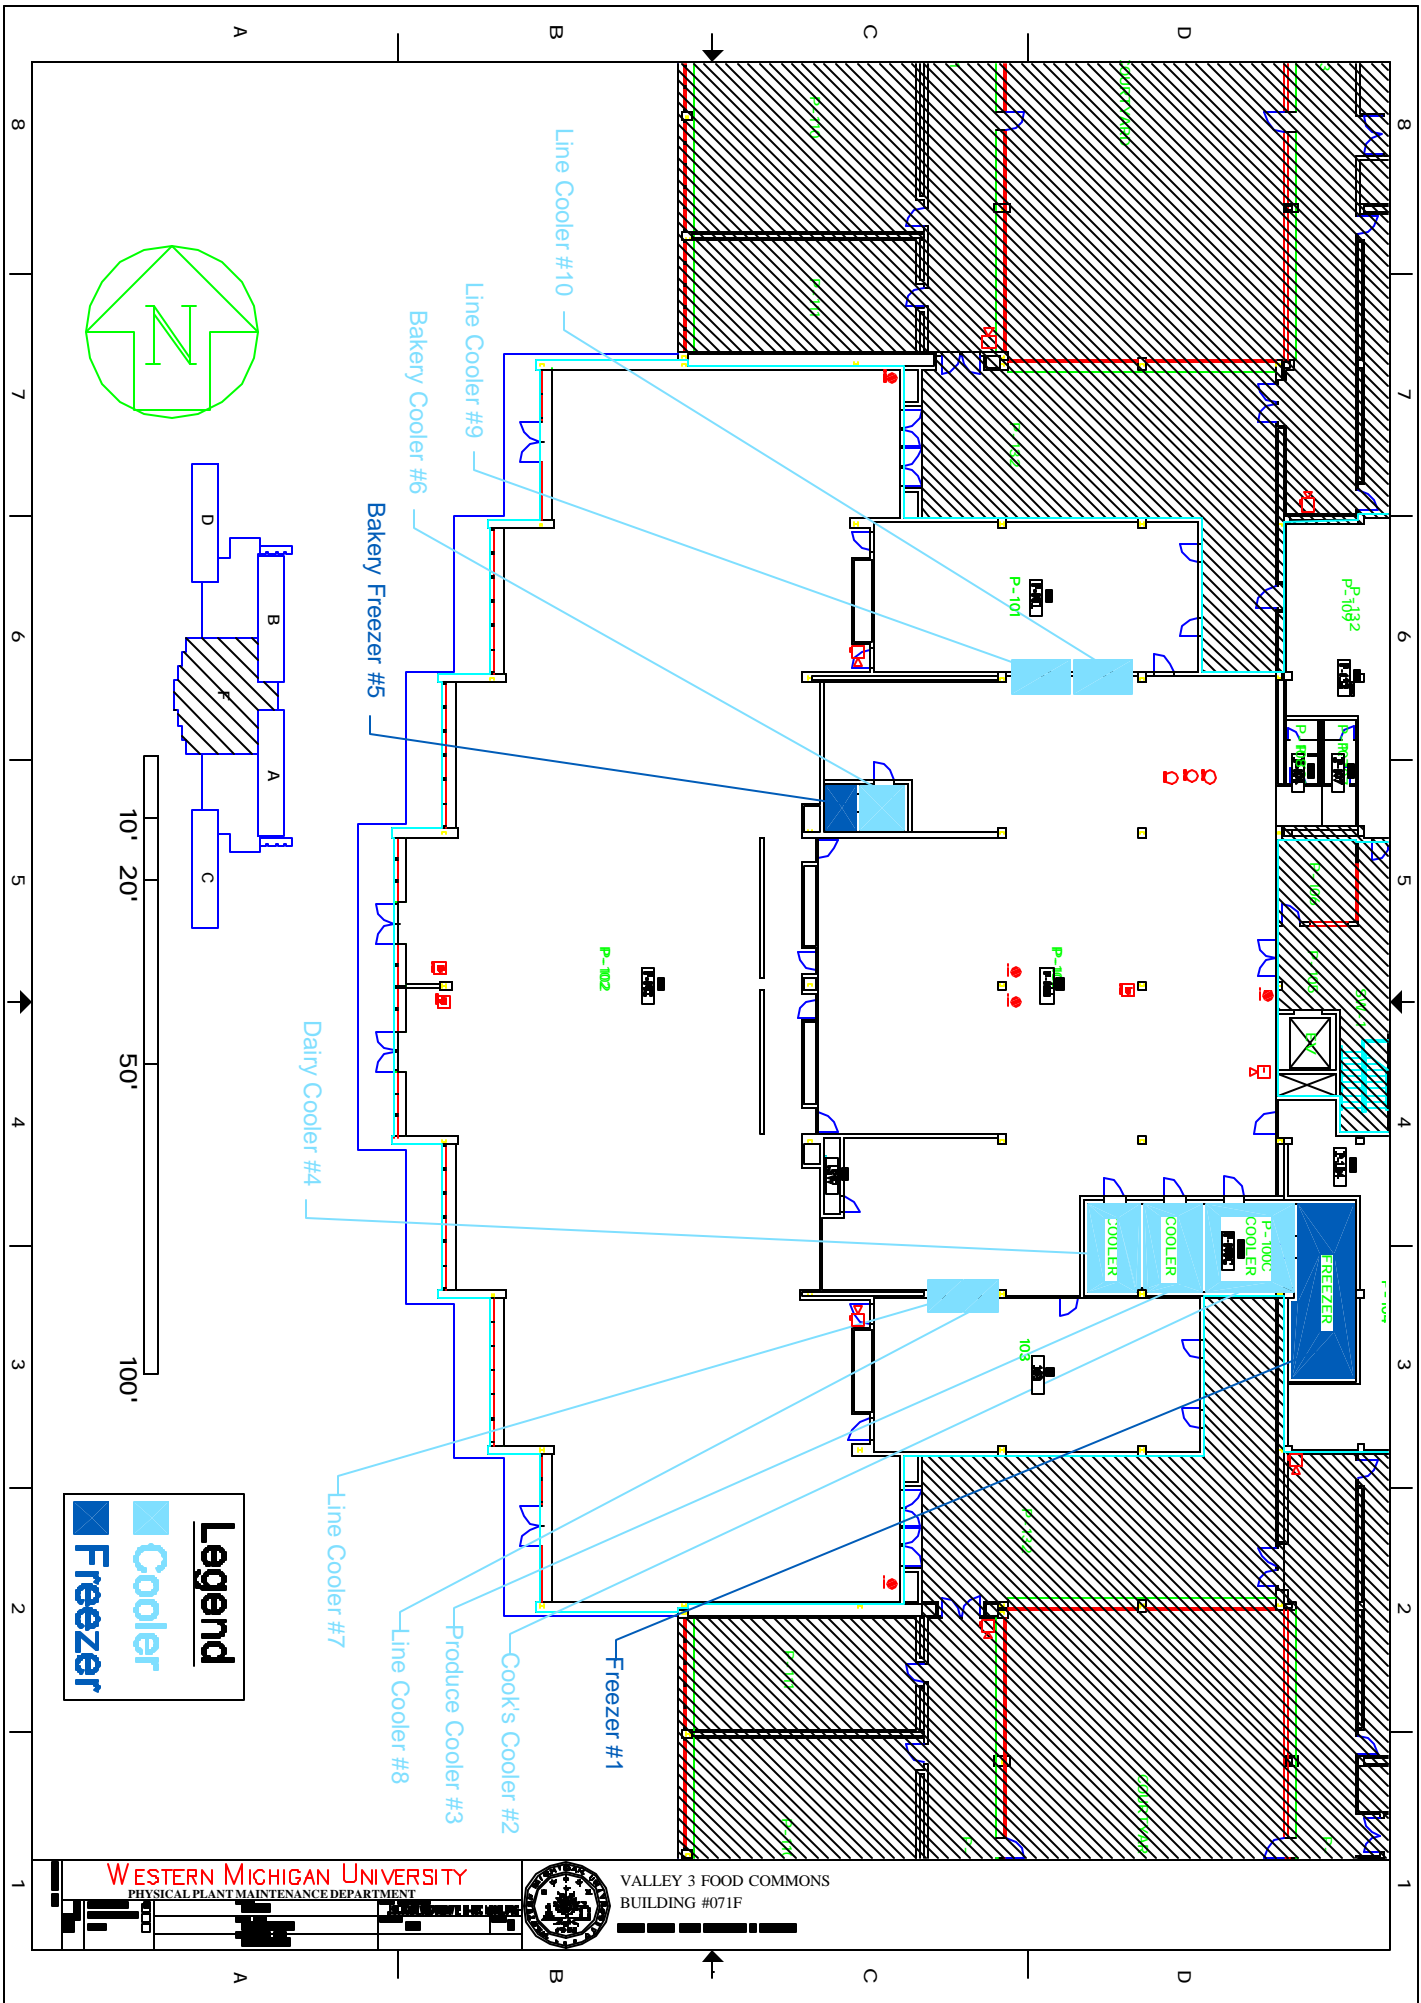

Legend

- Cooler
- Freezer

WESTERN MICHIGAN UNIVERSITY
PHYSICAL PLANT MAINTENANCE DEPARTMENT

VALLEY 3 FOOD COMMONS
BUILDING #071F