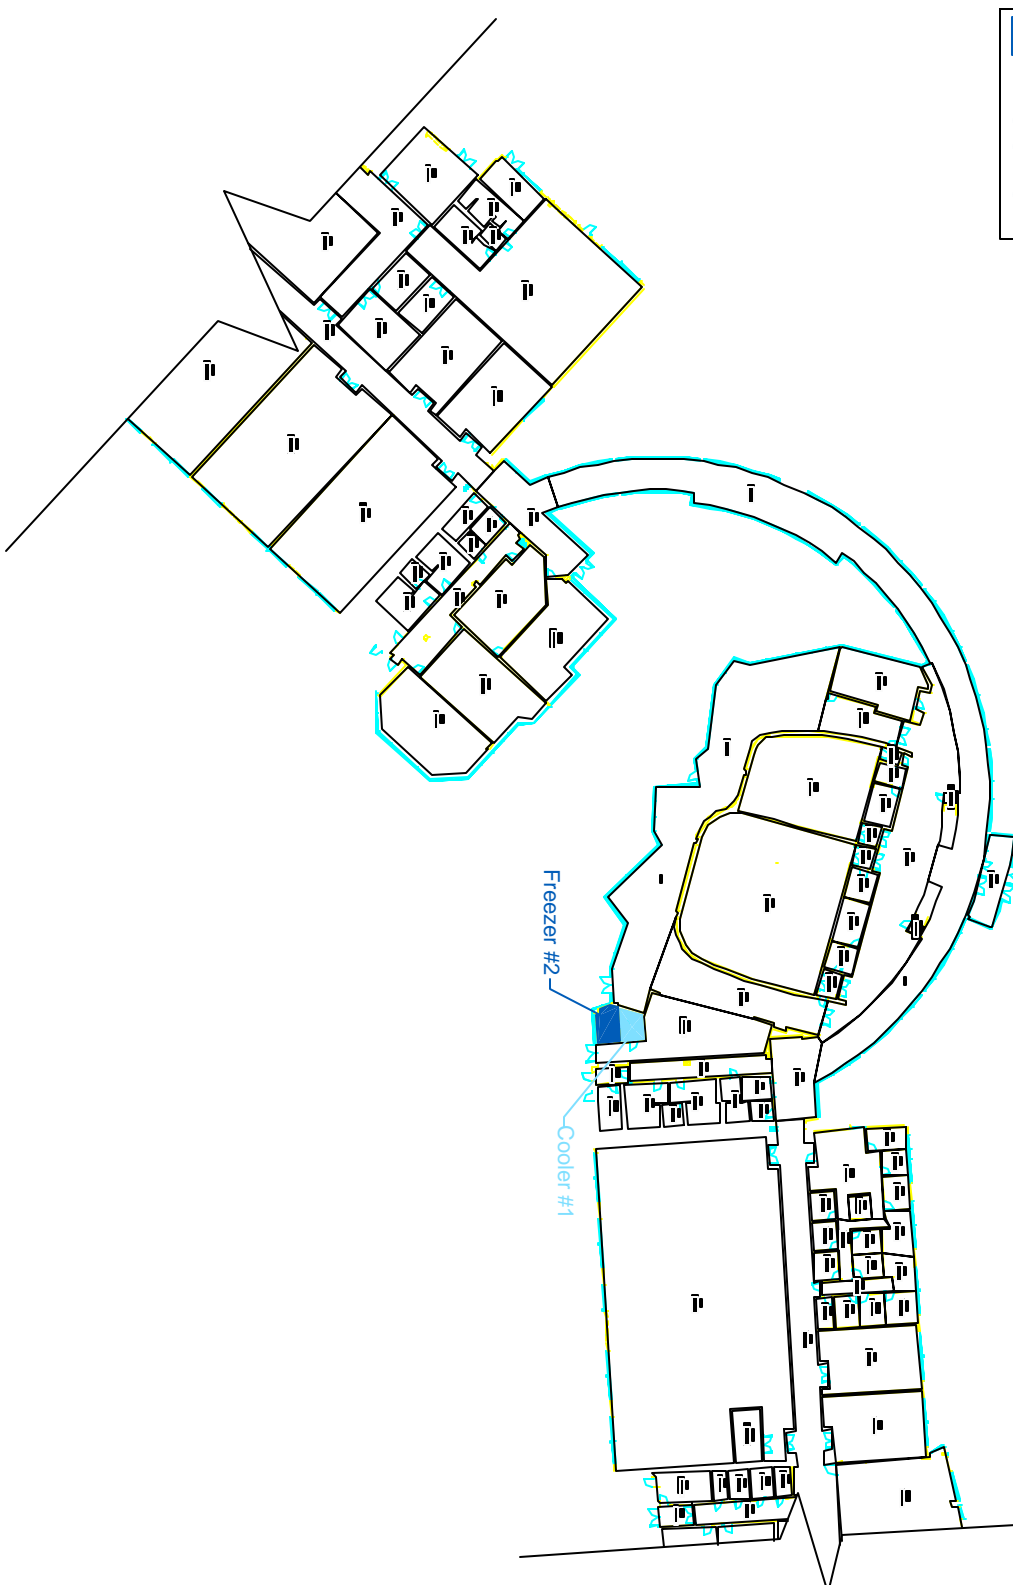

Legend

- Cooler
- Freezer

WESTERN MICHIGAN UNIVERSITY

COLLEGE OF ENGINEERING & APPLIED SCIENCES

BUILDING #14

MECH PLAC PLAN PROGRAM & CODES