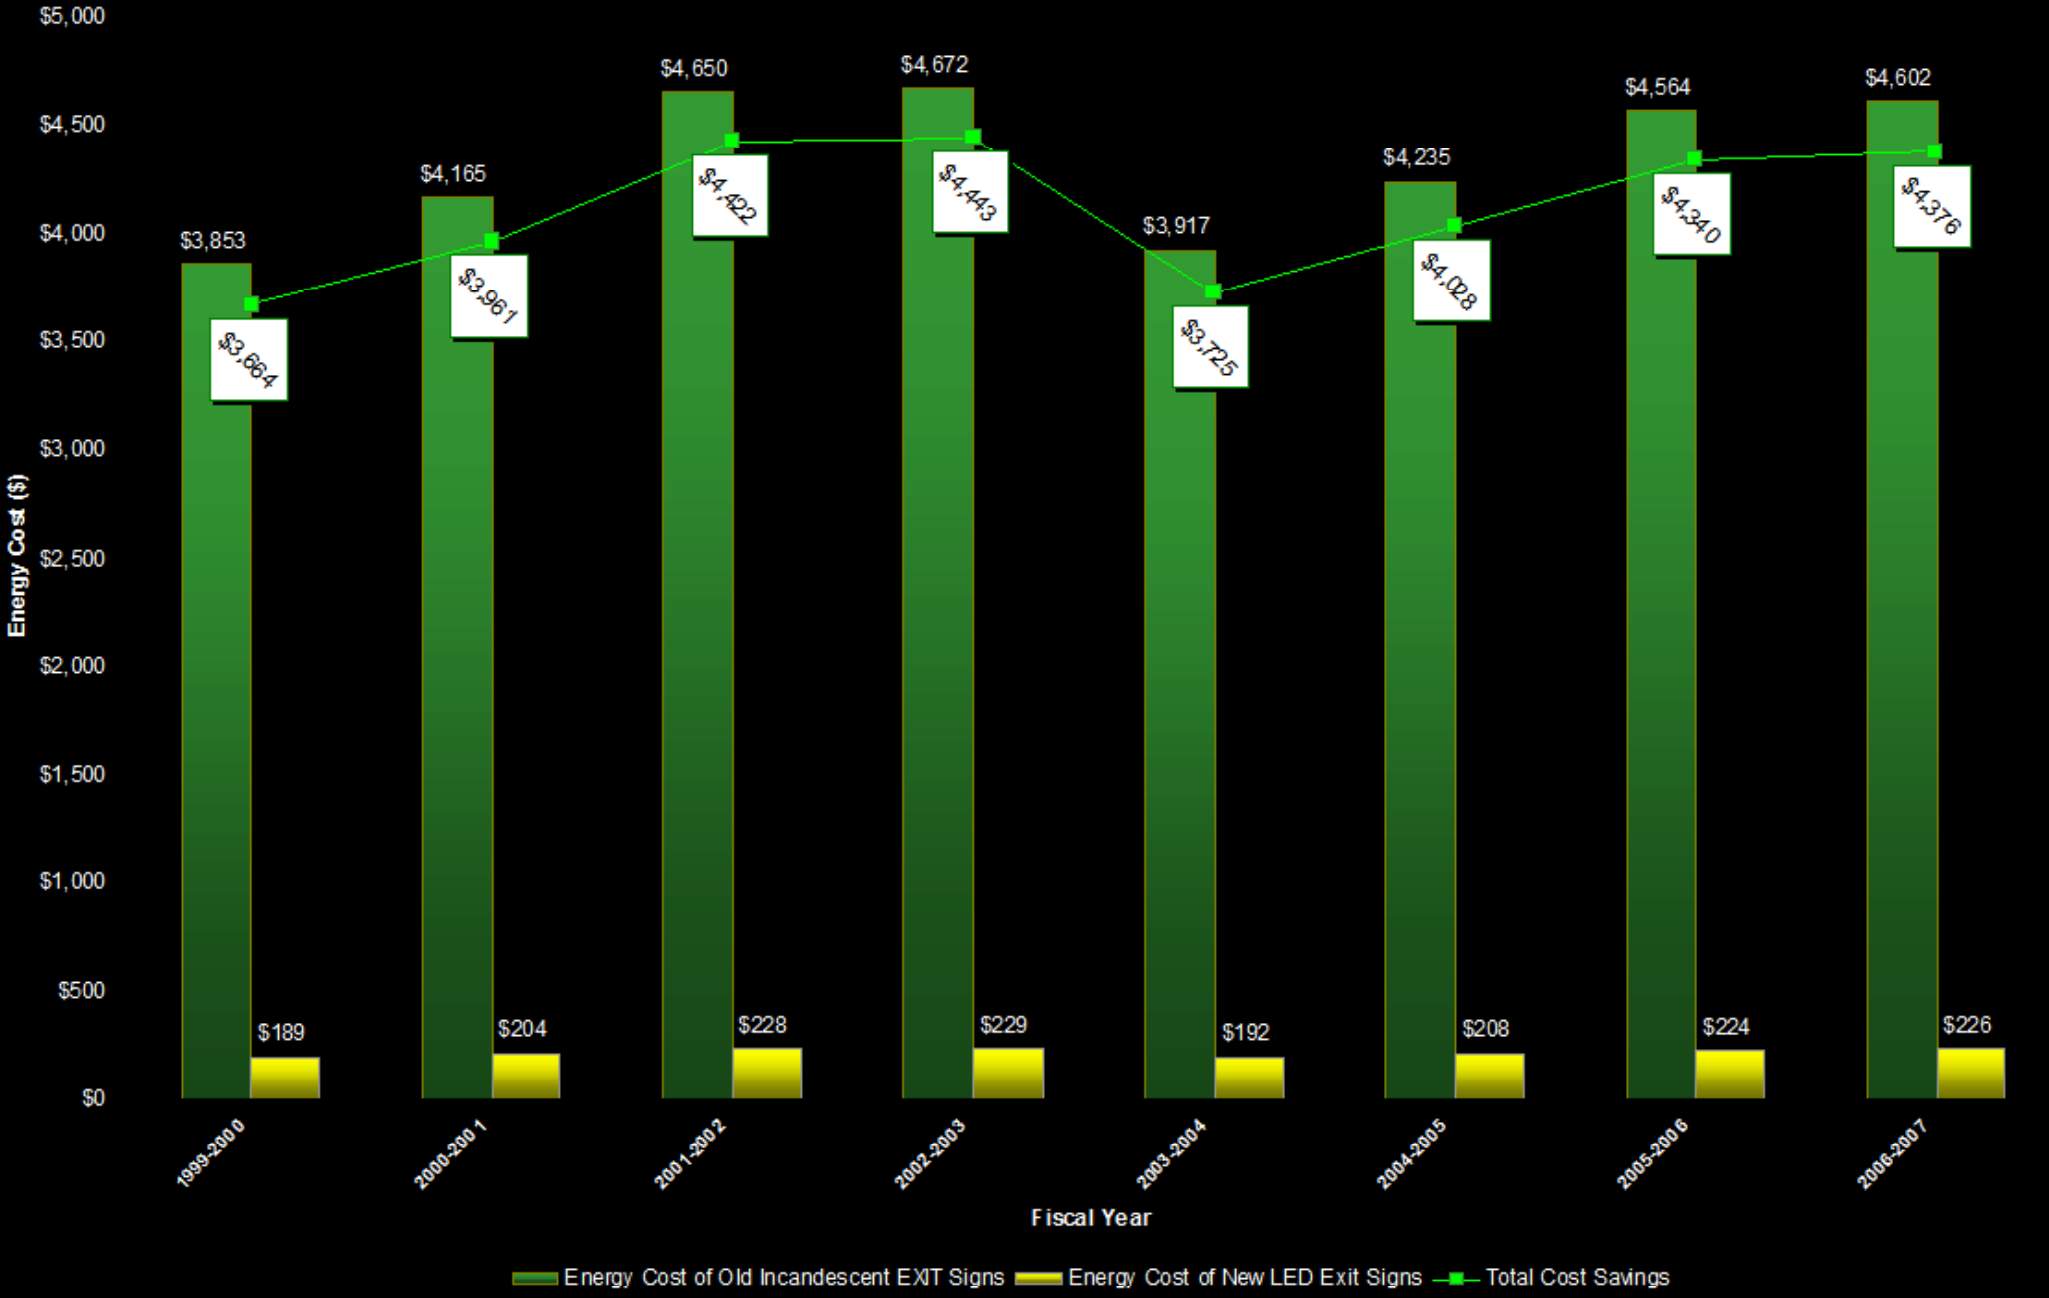

Energy Cost Savings by Converting to LED Exit Signs

Legend: █ Energy Cost of Old Incandescent EXIT Signs █ Energy Cost of New LED Exit Signs —■— Total Cost Savings