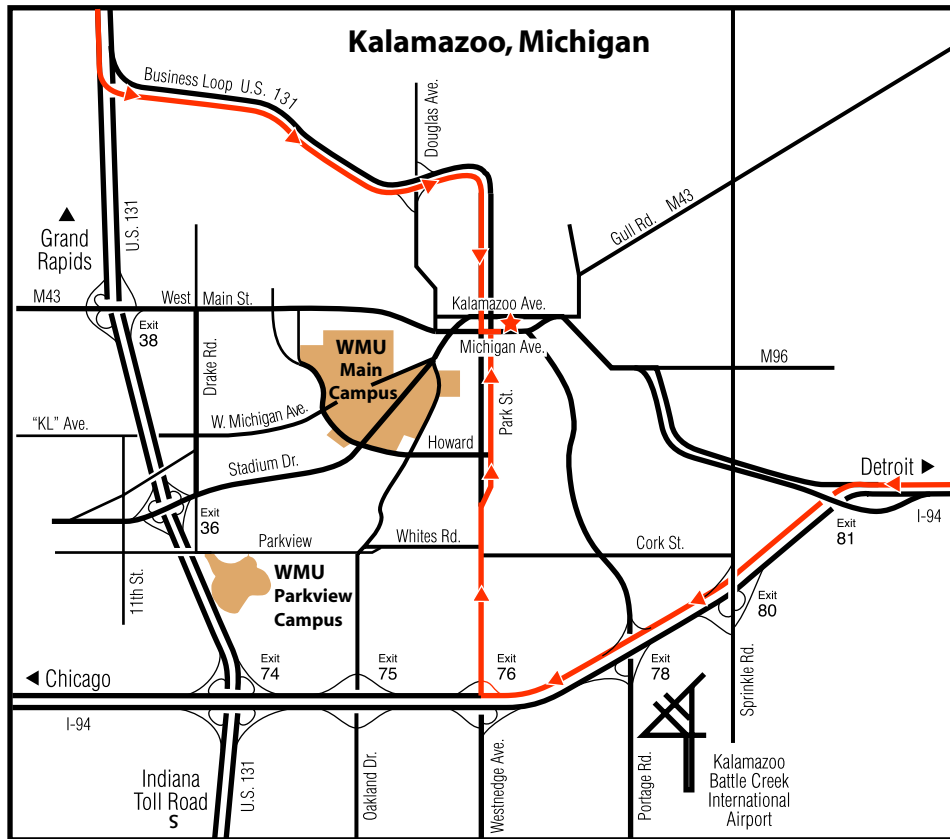

Directions To: Radison Plaza Hotel

From the North:

Take US 131 Business Loop towards Downtown Kalamazoo.
 Business Loop will turn into Westnedge Ave.
 Turn left on to Michigan Ave. (ONE WAY)
 Turn left on to Rose St.
 The entrance to the parking garage is immediately on the left and the hotel is directly across Rose St. from it.

From the East:

Exit from I-94 at Exit 76A, Westnedge Ave.
 Turn right on to Westnedge Ave.
 Follow Westnedge Ave. until it splits into Park St. (ONE WAY). Follow that into downtown Kalamazoo.
 Turn right on to Michigan Ave. (ONE WAY)
 Turn left on to Rose St.
 The entrance to the parking garage is immediately on the left and the hotel is directly across Rose St. from it.