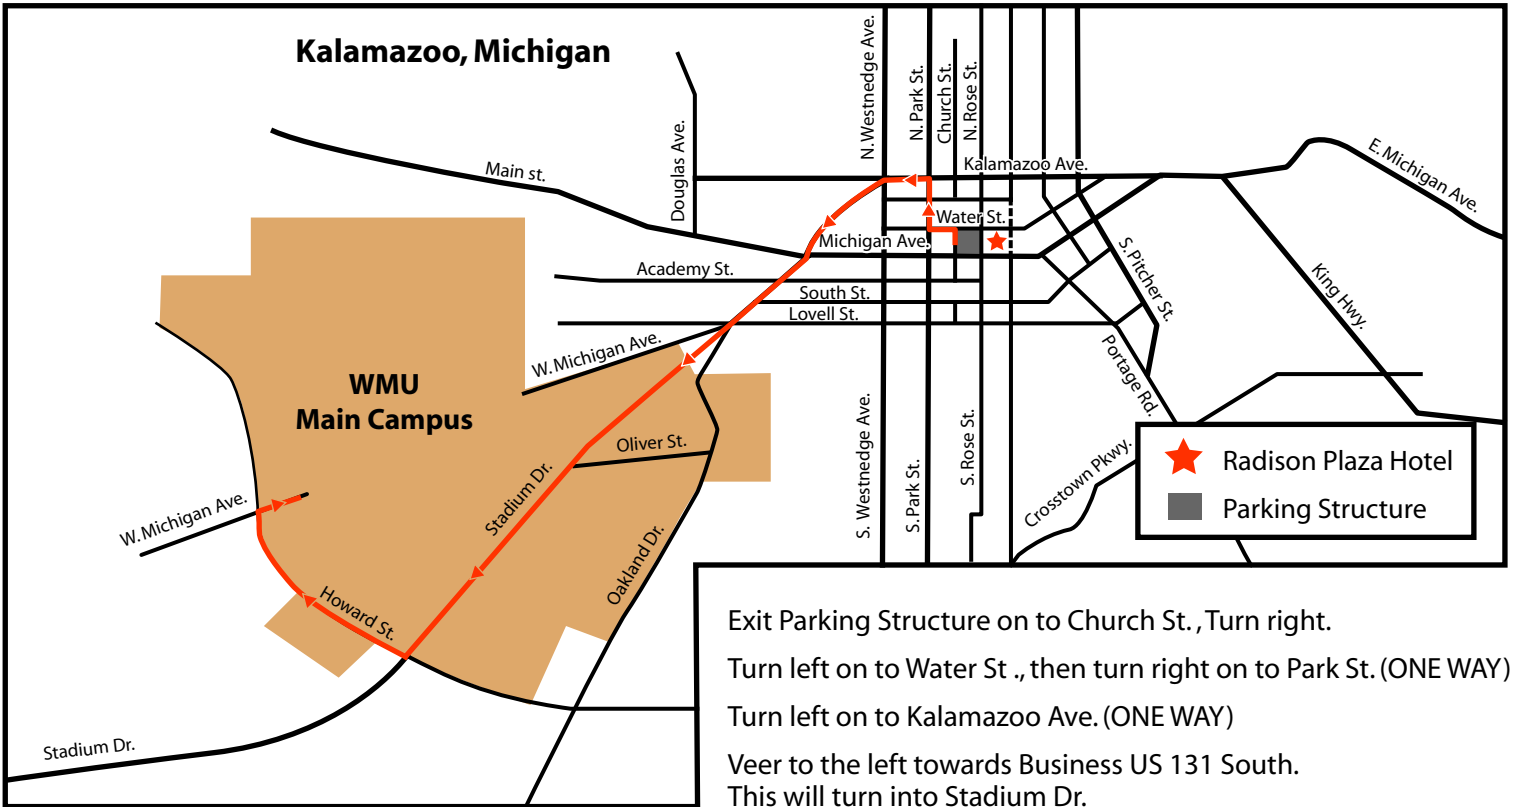

# Directions To: Fetzer Center (WMU Main Campus)

- Exit Parking Structure on to Church St., Turn right.
- Turn left on to Water St., then turn right on to Park St. (ONE WAY)
- Turn left on to Kalamazoo Ave. (ONE WAY)
- Veer to the left towards Business US 131 South.
- This will turn into Stadium Dr.
- Continue West on Stadium Dr. until Howard St., turn right.
- Turn right on West Michigan Ave, then turn Left on Rankin Ave.
- Turn right on to Business Court. (STOP SIGN)
- Follow around to the left, Fetzer Center is on the right.