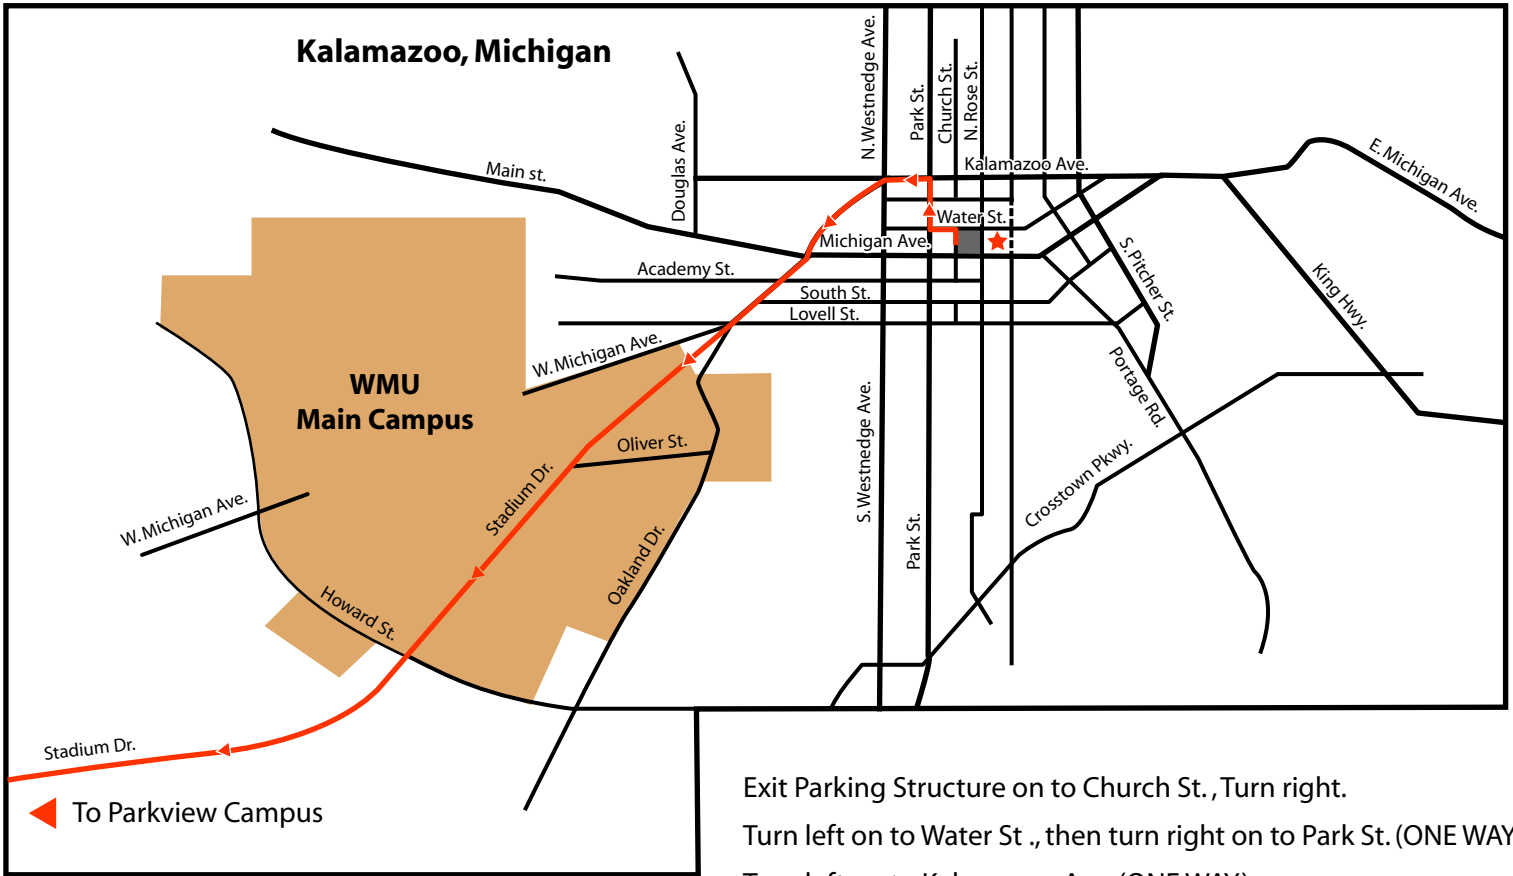

Directions To: WMU Parkview Campus

Exit Parking Structure on to Church St., Turn right.
 Turn left on to Water St., then turn right on to Park St. (ONE WAY)
 Turn left on to Kalamazoo Ave. (ONE WAY)
 Veer to the left towards Business US 131 South. This will turn into Stadium Dr., continue West for approximately 5 miles.
 Turn left on to Drake Rd.
 Follow Drake Rd. South until it intersects Parkview Ave.
 Continue Straight through the light into the entrance.
 Turn right on to Engineering Way and continue around to the parking structure on the left.